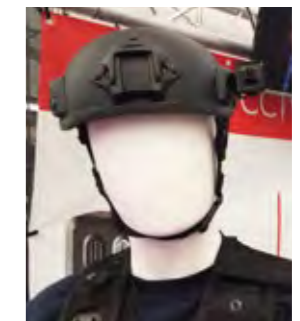

Helmet Camera
Part.nr: 338330
Through USB, a helmet camera connected to the body camera can be attached to the helmet, cap or other headgear.

✓ Ready out of the box
Each device comes fully charged and pre-installed with the applications needed in your business. The lockdown mode prevents unauthorized use.

🚚 One supplier
With TrueMobile Security, Optidev is responsible for hardware, software and data communication. We are also responsible for operation, service and insurance, while avoiding charging your balance sheet.

🕒 New one within 24 hours.
If a unit needs to be replaced, you have a new one within 24 hours. We also put a lot of effort into end-of-life management where we certify new versions of the hardware.